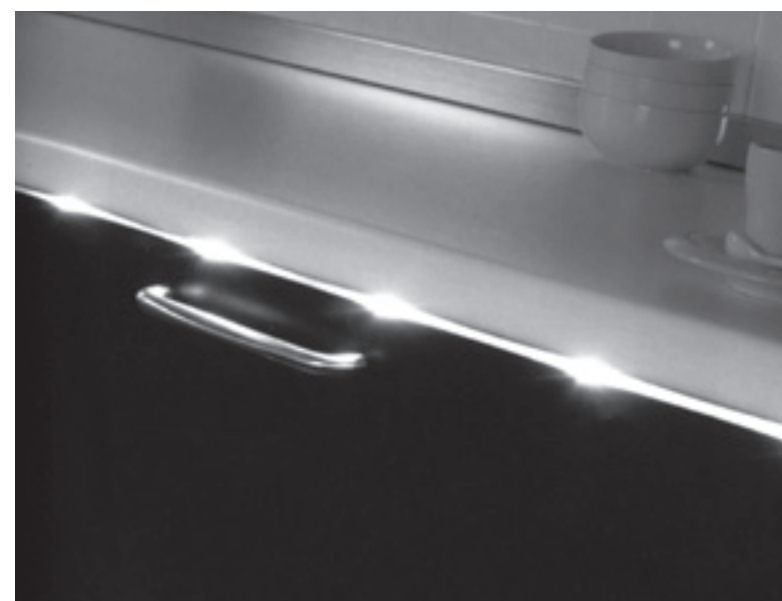

BARRA LUMINOSA IN ALLUMINIO OSSIDATO FINITURA Ø CHIMICO DOTATA DI LED AD ALTISSIMA EFFICIENZA ACCENSIONE A TOCCO

LUMINOUS BAR IN ANODISED ALUMINIUM Ø CHEMICAL FINISH EQUIPPED WITH HIGH-EFFICIENCY TOUCH LIGHTING LEDES